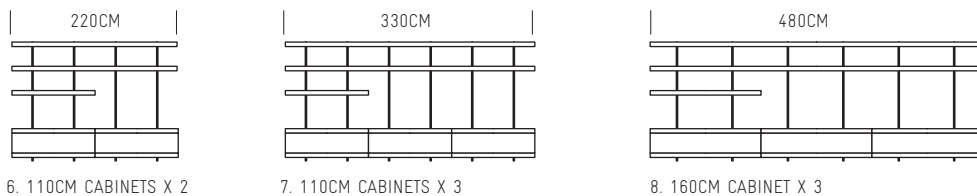

A MINIMUM OF 2 X WALL RAILS ARE USED TO HANG EACH CABINET, THEIR SPACING CAN VARY FROM 55CM TO 120CM DEPENDING ON THE SYSTEM DESIGN

55.5CM - 120CM

SHELVES ABOVE CAN BE CUT TO SIZE TO MATCH THE CABINET LENGTH BELOW

CABINETS ARE CONNECTED TO THE WALL RAILS USING A MINIMUM OF 4 X 345 WALL BRACKETS

FOLD DOWN DOORS CABINETS HAVE BACKS THAT ARE OPEN TO ALLOW FOR CABLE MANAGEMENT AND ACCESS TO WALL PLUG SOCKETS OR SIMILAR

CABLES CAN BE FED BETWEEN THE CABINET AND WALL /1.5CM

34.5CM CABINET DEPTH

41.5CM OR 36.5CM HEIGHT

CABINETS WITH FOLD DOWN DOORS ARE MADE TO MEASURE AND CAN BE MADE TO ANY SIZE BETWEEN 80-160CM

Our wall cabinets lengths can be sized depending on the number and size of the draw. Our draws come in 2 x different widths, but can be multiplied to change the length of the cabinet. Standard maximum sizes for our cabinets are 240cm, specials can be longer. Cabinets are made from aluminium and finished white or black to match our shelves.

SHELVES ABOVE CAN BE CUT TO SIZE TO MATCH THE CABINET LENGTH BELOW

A MINIMUM OF 2 X WALL RAILS ARE USED TO HANG EACH CABINET, THEIR SPACING CAN VARY FROM 55.5CM TO 120CM DEPENDING ON THE SYSTEM DESIGN

55.5CM - 120CM