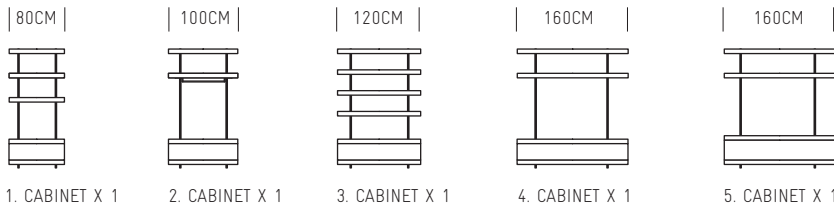

A MINIMUM OF 2 X WALL RAILS ARE USED TO HANG EACH CABINET, THEIR SPACING CAN VARY FROM 55CM TO 120CM DEPENDING ON THE SYSTEM DESIGN

55.5CM - 120CM

SHELVES ABOVE CAN BE CUT TO SIZE TO MATCH THE CABINET LENGTH BELOW

CABINETS ARE CONNECTED TO THE WALL RAILS USING A MINIMUM OF 4 X 345 WALL BRACKETS

FOLD DOWN DOORS CABINETS HAVE BACKS THAT ARE OPEN TO ALLOW FOR CABLE MANAGEMENT AND ACCESS TO WALL PLUG SOCKETS OR SIMILAR

CABLES CAN BE FED BETWEEN THE CABINET AND WALL /1.5CM

34.5CM CABINET DEPTH

41.5CM OR 36.5CM HEIGHT

CABINETS WITH FOLD DOWN DOORS ARE MADE TO MEASURE AND CAN BE MADE TO ANY SIZE BETWEEN 80-160CM

Our wall cabinets lengths can be sized depending on the number and size of the draw. Our draws come in 2 x different widths, but can be multiplied to change the length of the cabinet. Standard maximum sizes for our cabinets are 240cm, specials can be longer. Cabinets are made from aluminium and finished white or black to match our shelves.

SHELVES ABOVE CAN BE CUT TO SIZE TO MATCH THE CABINET LENGTH BELOW

A MINIMUM OF 2 X WALL RAILS ARE USED TO HANG EACH CABINET, THEIR SPACING CAN VARY FROM 55.5CM TO 120CM DEPENDING ON THE SYSTEM DESIGN

55.5CM - 120CM